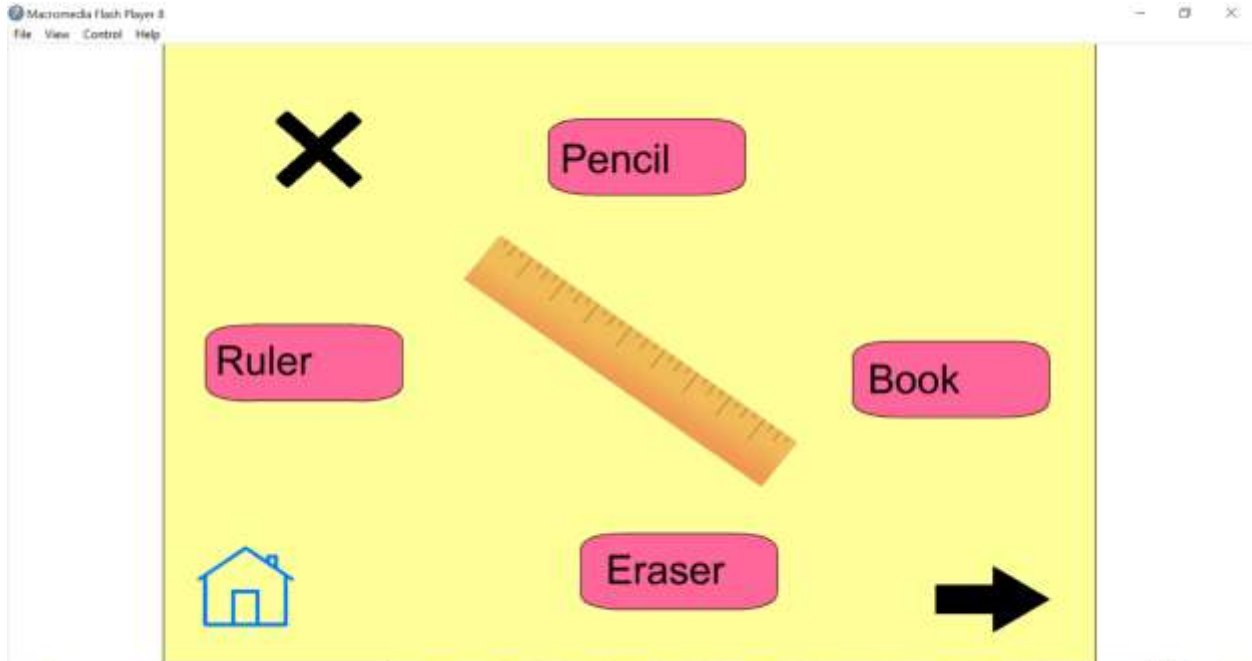

Bag

Paper

Pencil

Book

Windows taskbar: Type here to search, 8:55 AM 11/29/2019

INPUT CODING

Script pada Scene 1

```
on (release) {
    gotoSceneAndPlay("Scene_2", 1);
}
on (release) {
    gotoSceneAndPlay("Scene_4", 1);
}
```